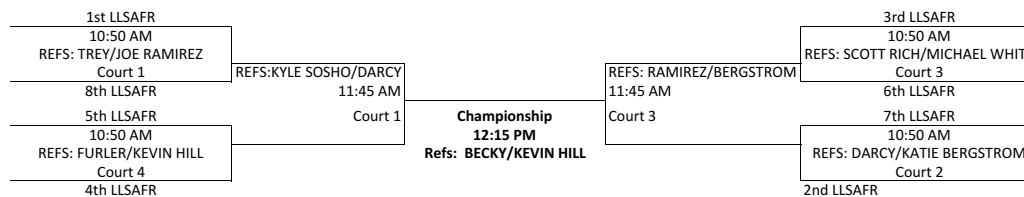

## RECESSTIME DODGEBALL TOURNAMENT SPRING 2016

LLSAFR = Lowest Losing Seed After First Round  
Example - The 32nd Seed, if they lost, would be 1 LLSAFR