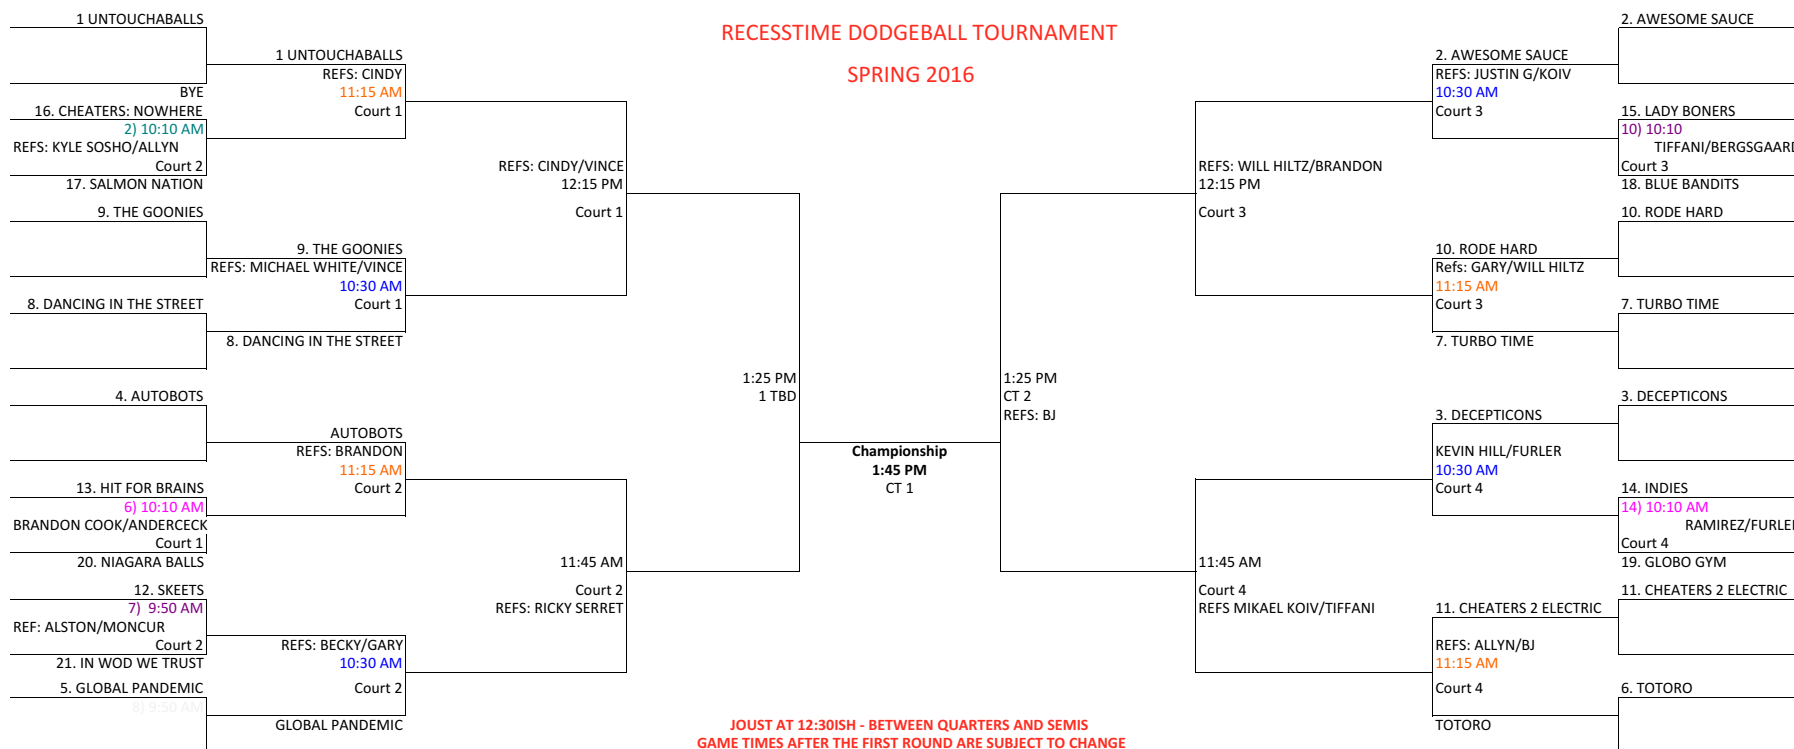

## RECESSTIME DODGEBALL TOURNAMENT SPRING 2016

LLSAFR = Lowest Losing Seed After First Round  
Example - The 32nd Seed, if they lost, would be 1 LLSAFR